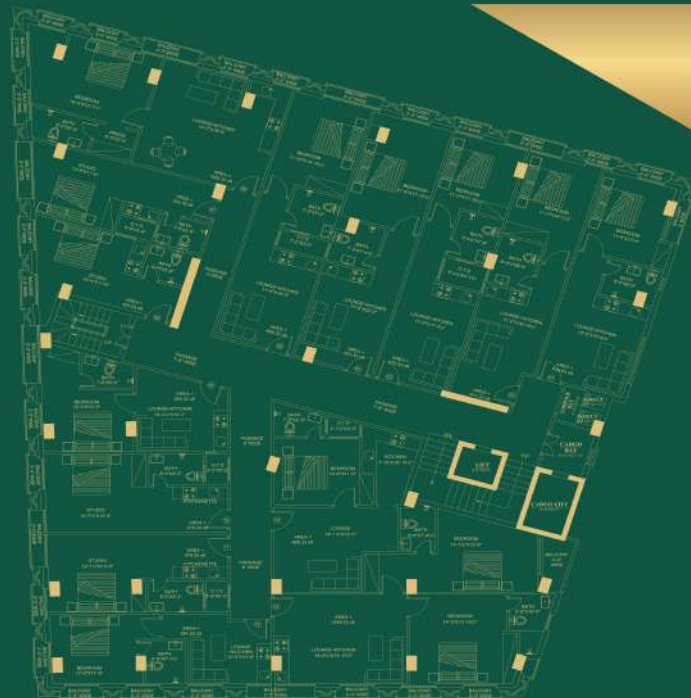

**FIRST FLOOR OFFICES
(CORPORATE)**

**COVERED AREA: 8822
TOTAL OFFICES: 14**

**TYPICAL FLOOR PLAN
2ND TO 7TH**

**Covered Area: 8822 Sq.ft.
TOTAL APARTMENTS: 14**

LOWER GROUND FLOOR PLAN

Covered Area: 7956 Sq.ft.
No. of Shops: 14

GROUND FLOOR PLAN

Covered Area: 7956 Sq.ft.
No. of Shops: 14